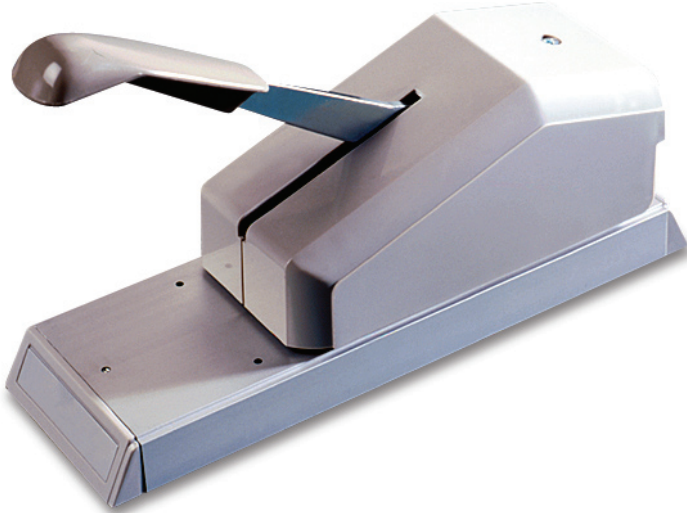

**ADDRESSOGRAPH
BARTIZAN**
www.imprinters.com

The Addressograph Bartizan 871 is a compact, versatile pump handle imprinter capable of producing high quality impressions for a variety of data capture applications. With the 871 imprinter, crisp, readable impressions can be created time after time.

▼
871

Pump Handle Imprinter

You'll never know until the **day** you need one!

Model 871

▶ The Addressograph Bartizan 871 provides superior legibility and effortless action you can depend on to precisely reproduce the information you need - in seconds. Just insert the card, position the form and press the handle. It's that simple. We know how important it is to your retail credit card business to make fast, accurate impressions. That is why the Addressograph Bartizan 871 imprinter provides crisp impressions on any size or type form - from bound forms to individual form sets.

Chargebacks

▶ Chargebacks occur when a customer or bank disputes a manually entered credit card transaction. Using an Addressograph Bartizan imprinter provides you with a copy of the transaction needed to prevent chargebacks.

Specifications

- ▶ • **Dimensions** - H 4.5" x W 3 ½" x L 11.19" or 11.43 cm x 8.89 cm x 28.41 cm
- ▶ • **Weight** - 3.8 lbs (1.72 kg)
- ▶ • **Material** - Durable plastic and aluminum
- ▶ • **Color** - Gray
- ▶ • **Card Mounting** - Accepts CR50 and CR80 size credit cards
- ▶ • **Sales Slip** - Individual and multi-form sets that can be imprinted along either edge of the form
- ▶ • **Merchant Plates** - Our standard imprinters are set-up for use with a 3 line embossed plate of .014 - .016 over material height.
- ▶ • **Options** - Dry print roller, six-digit dater, 80 column forms tray, and adjustable forms tray. Packaging options include individual box and master pack, bulk pack or other custom requirements.