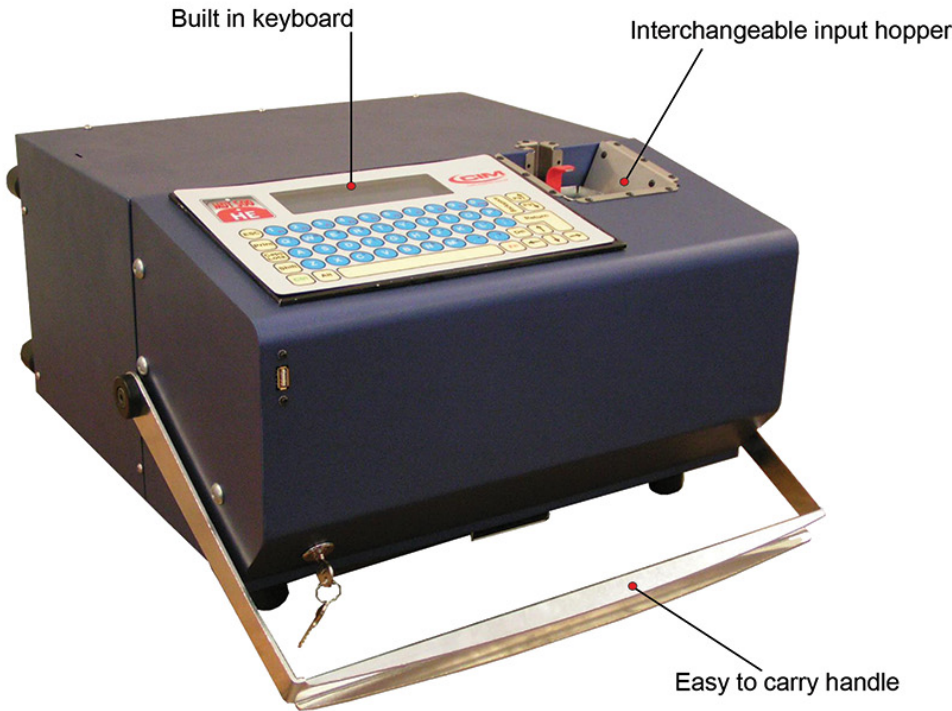

MDT SERIES

MDT500^{HE}

**Embossing Type Set
Simplex 2**

**Debossing Type Set
Elite Dog Tag**

Medical Alert Tag

SOLUTION FOR DEBOSSING OR EMBOSSING OF DOG TAGS AND MEDICAL ALERT TAGS

FULLY AUTOMATIC PRODUCTION OF DOG TAGS AND MEDICAL ALERT TAGS

The MDT Series dog tag embossers are the most reliable, easy to use and fully automatic dog tag and medical alert tag embosser in the market. With the removable hoppers, just fill the magazine with dog tags or medical alert tags and the MDT500^{HE} will do the rest!

Now you can do both the medical alert tags and the dog tags in the same machine! It has a carry handle and it only weighs 50 pounds! The keyboard is built in. The machine is completely self-contained and ready to operate.

FEATURES

Embossing or Debossing

USED BY

- MILITARY
- EVENT ORGANIZERS

EXCLUSIVELY

- DESIGNED FOR DOG TAGS & MEDICAL ALERT TAGS

IDEAL FOR

- FULLY AUTOMATIC INSTANT ISSUANCE OF DOG TAGS & MEDICAL ALERT TAGS IN ALL ENVIRONMENTS